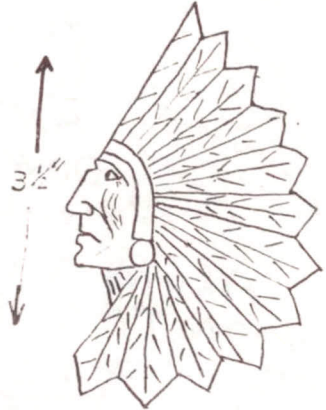

CHIEFTAN

2 INCH ——— each .25¢

3 INCH ——— each 35¢

PLASTER
SLIDES
WOODCARVING
COPIES

GUYASUTA
each .25¢

—
LIGHT
WITH
ALUMINUM RING
ON BACK

SIGN ON
POINT— 20¢

POINT
20¢